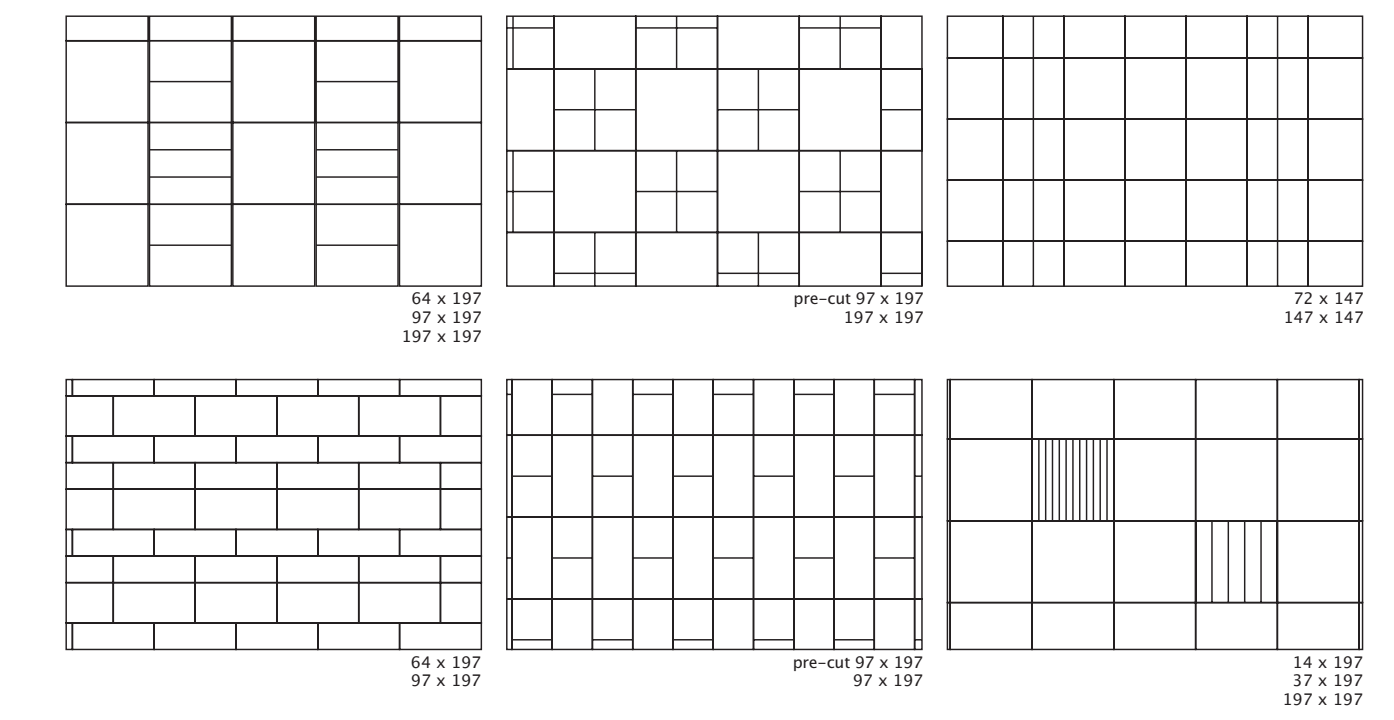

Harmony

Harmony

06/2006

Modulsystem
Modular system

Pre-cut
197x97x7 mm

Kant glaserad
Edge glazed
147x147x5,5 mm

37x197x7/15 mm
14x197x7/10 mm
27x147x5,5/11 mm

Hörn glaserad
Corner glazed
147x147x5,5 mm

Harmony is a glossy or mat glazed wall tile for indoor use. All the tiles are in modular dimensions, so different sizes can be combined on the same surface. The Harmony range actually invites you to combine various combinations: nine different sizes inspire to play with decors, borders and frames. The series includes a wide scale of colours rich in nuances. The tones are not only warm in character and varied in hue but are as natural as the product itself.