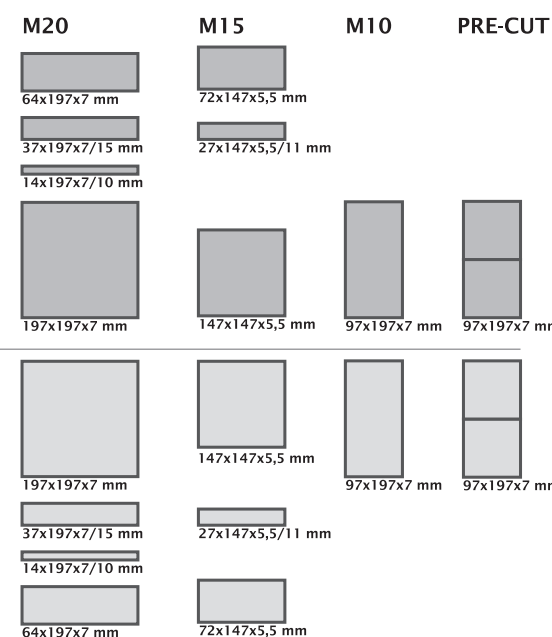

Harmony

Harmony är en blank- och mattglaserad väggplatta avsedd för användning inomhus. Alla plattor har modulmått och sålunda kan olika format kombineras på samma yta. Harmony-serien rentav inbjuder till att kombinera: nio olika format inspirerar till lek med mönstersättningar. Serien omfattar en bred och nyansrik färgskala. De varma och mättade färgnyanserna är naturlära liksom själva produkten.

Harmony is a glossy or mat glazed wall tile for indoor use. All the tiles are in modular dimensions, so different sizes can be combined on the same surface. The Harmony range actually invites you to combine various combinations: nine different sizes inspire to play with decors, borders and frames. The series includes a wide scale of colours rich in nuances. The tones are not only warm in character and varied in hue but are as natural as the product itself.

Av trycktekniska skäl kan färgåtergivningen avvika från den verkliga nyansen.
The colour shades are indicative.